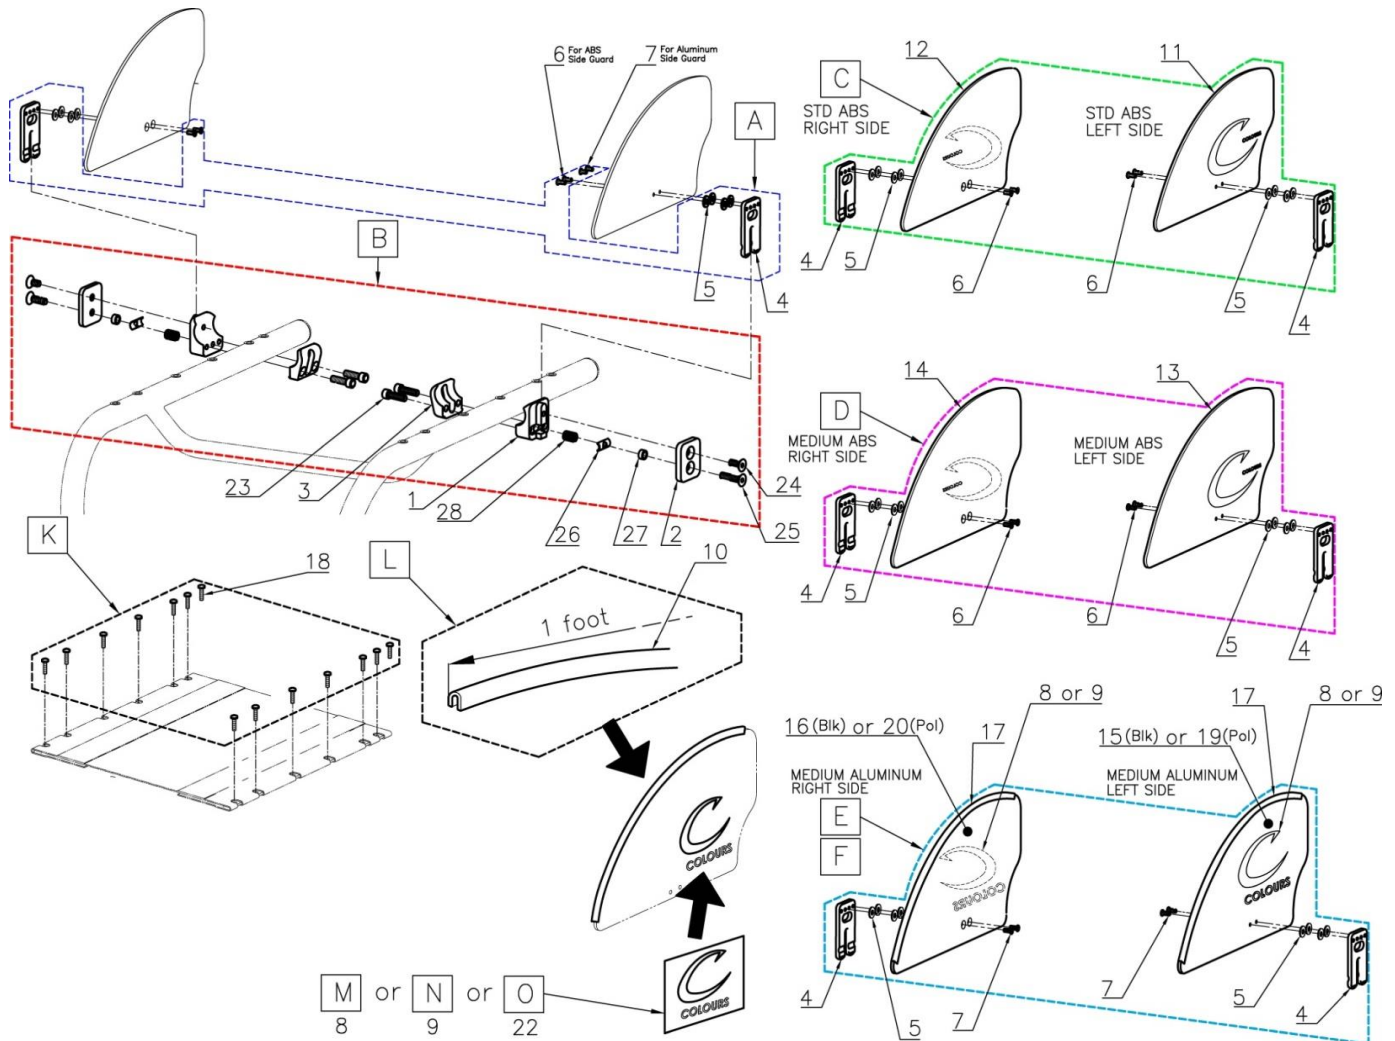

NEW REMOVABLE SIDE GUARDS

POS	Assy #	#	Parts #	QTY	Color	Remark	MSRP	NOTE
A	3101-01A	4	0458-121-A-BK	2	Blk	Side Guard Removable Mount	per set	1sets/chair
		5	0318-307	8	Sil	#10 Washer		
		6	0297-310	4	Sil	#10-32 L:1/2" FHPS		
		7	0505-300	4	Sil	#10-32 L:7/16" FHPS		
B	3101-01B	1	0458-122-A-BK	2	Blk	Side Guard Holder 1	\$100/set	1sets/chair
		2	0458-123-A-BK	2	Blk	Side Guard Holder 3		
		3	0458-124-A-BK	2	Blk	Side Guard Holder 2		
		23	0541-315	4	Sil	1/4-20 L:7/8" SHCS		
		24	0541-316	2	Sil	1/4-20 L:5/8" FHCS		
		25	0541-317	2	Sil	1/4-20 L:1" FHCS		
		26	0458-125-A-BK	2	-	Spring Plate		
		27	0458-126-A-BK	2	-	Spacer		
28	0606-060	2	Sil	Spring				
C	3101-01C	11	0093-301-L	1	Blk	ABS STD LH	per set	1sets/chair
		12	0093-301-R	1	Blk	ABS STD RH		
		4	0458-121-A-BK	2	Blk	Side Guard Removable Mount		
		5	0318-307	8	Sil	#10 Washer		
D	3101-01D	6	0297-310	4	Sil	#10-32 L:1/2" FHPS	per set	1sets/chair
		13	0093-305-L	1	Blk	ABS Medium LH		
		14	0093-305-R	1	Blk	ABS Medium RH		
		4	0458-121-A-BK	2	Blk	Side Guard Removable Mount		
		5	0318-307	8	Sil	#10 Washer		
		6	0297-310	4	Sil	#10-32 L:1/2" FHPS		